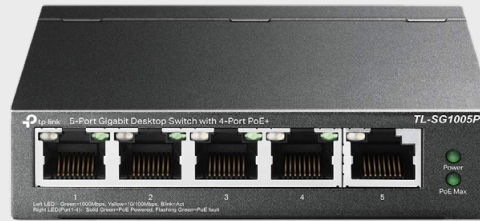

TP-Link PoE 5 Port Switch

Optimize your network setup with reliable PoE support and gigabit speeds.