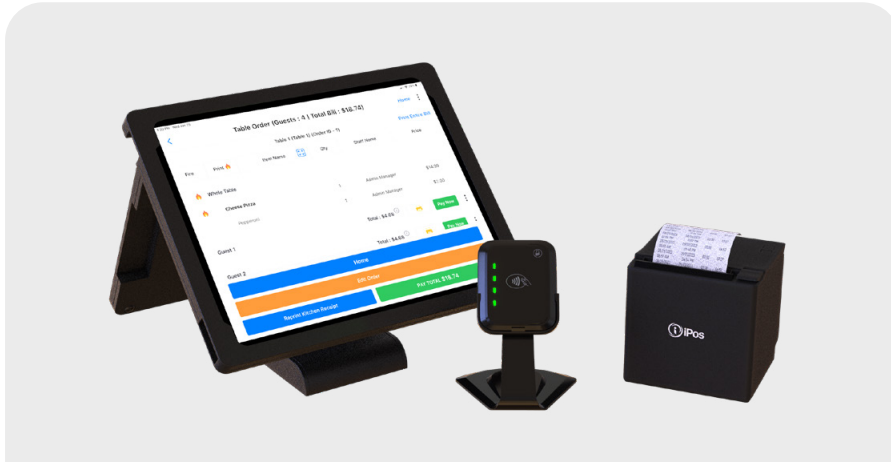

iPos Dual Facing Station Bundle: Boost Seamless Communication

What's Included:

- Two powerful iPads (12.9" and 10.2") with protective enclosures
- High-performance card reader
- Reliable receipt printer

Key Features:

- **Dual-Screen Efficiency:** Optimize workflow with simultaneous order taking and customer interaction.
- **Transparent operations:** Enhance customer trust and satisfaction with clear order visibility.
- **Versatile functionality:** Manage tables, inventory, and more beyond order taking.
- **Swift and Secure Payments:** Protect sensitive data with a high-speed card reader.
- **Durable Protection:** Safeguard your investment with sturdy enclosures.
- **Instant Gratification:** Deliver clear receipts promptly to enhance customer satisfaction.

Benefits:

- Reduce wait times and increase table turnover.
- Boost customer loyalty with transparent and efficient service.
- Improve order accuracy and reduce errors.
- Drive sales through efficient order processing.
- Enhances team collaboration.